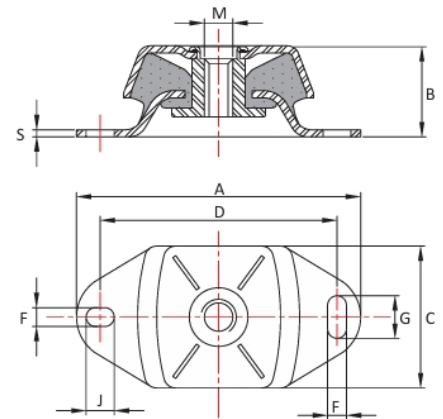

VMS-1600-55-M12 Marine Mount

Item # VMS-1600-55-M12 Marine Mount

Specifications

A (mm)	120
B (mm)	38.5
C (mm)	60
D (mm)	100
F (mm)	11
G (mm)	14
J (mm)	11
M (mm)	M12
S (mm)	3
Max Load (kg)	75

[Request for Quote](#)