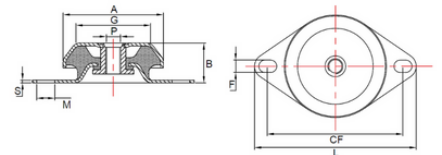

VRB-1000-2-M12 Flanged Mount

Item # VRB-1000-2-M12 Flanged Mount

Specifications

A (mm)	64
B (mm)	34
CF (Metric)	76
F x M	9.5
G (mm)	47
L (mm)	93
Max Load (kg)	110
P (mm)	M12
S (mm)	2.5

[Request for Quote](#)