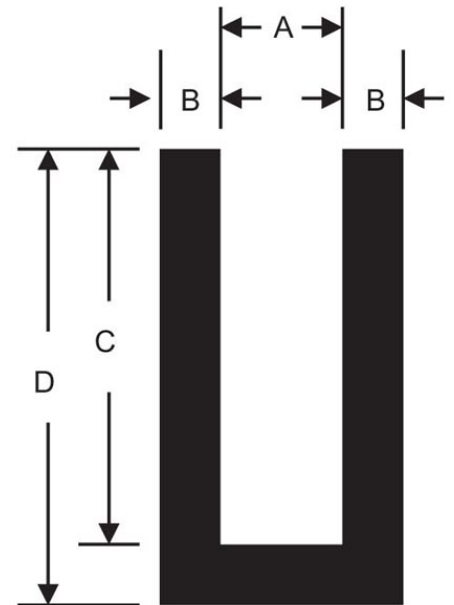

XU-0031-01 Square U Channel

Item # XU-0031-01 Square U Channel

Specifications

Leg Width B (in)	1/16
Slot Depth C (in)	5/32
Slot Diameter A (in)	1/32
Total Height (C) (in)	3/16
Total Height D (Imperial)	3/16