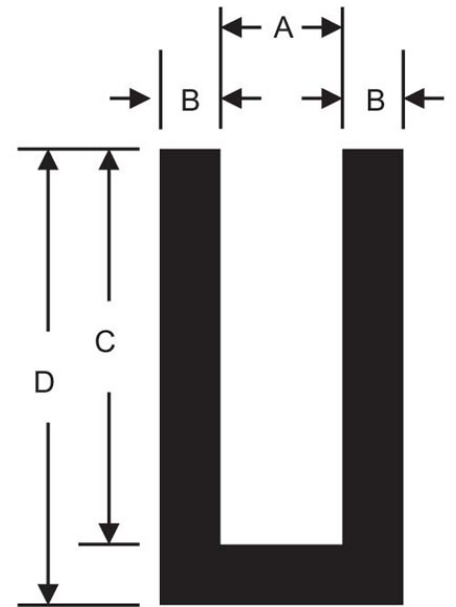

XU-0062-01 Square U Channel

Item # XU-0062-01 Square U Channel

Specifications

Leg Width B (in)	1/16
Slot Depth C (in)	5/16
Slot Diameter A (in)	1/16
Total Height (C) (in)	3/8
Total Height D (Imperial)	3/8