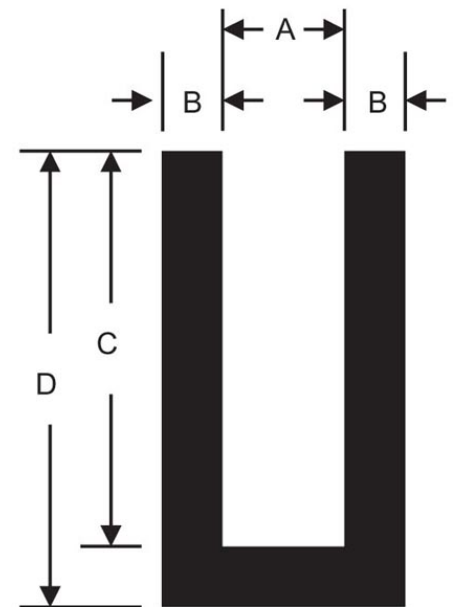

XU-0125-04 Square U Channel

Item # XU-0125-04 Square U Channel

Specifications

Leg Width B (in)	3/32
Slot Depth C (in)	3/8
Slot Diameter A (in)	1/8
Total Height (C) (in)	1/2
Total Height D (Imperial)	1/2

[Request for Quote](#)