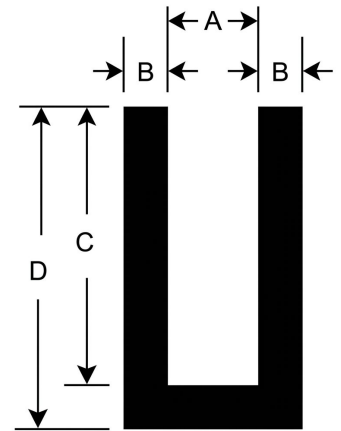

XU-0188-01 Square U Channel

Item # XU-0188-01 Square U Channel

Specifications

Leg Width B (in)	1/16
Slot Depth C (in)	3/8
Slot Diameter A (in)	3/16
Total Height (C) (in)	7/16
Total Height D (Imperial)	7/16