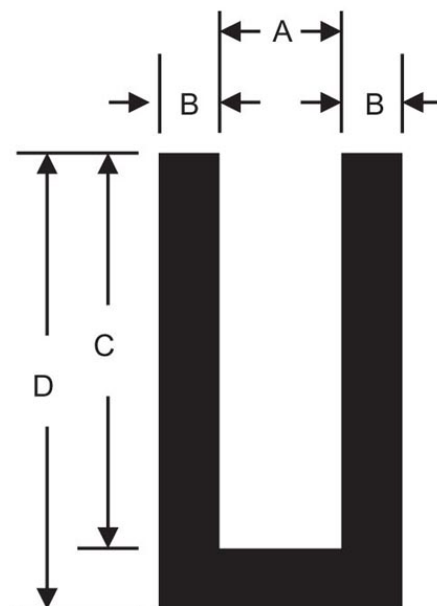

XU-0188-01 Square U Channel

Item # XU-0188-01 Square U Channel

Specifications

Leg Width B (in)	1/16
Slot Depth C (in)	3/8
Slot Diameter A (in)	3/16
Total Height (C) (in)	7/16
Total Height D (Imperial)	7/16