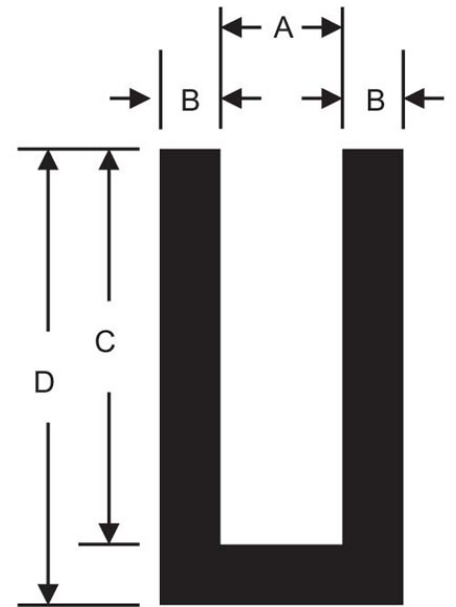

XU-0250-01 Square U Channel

Item # XU-0250-01 Square U Channel

Specifications

Leg Width B (in)	1/16
Slot Depth C (in)	5/16
Slot Diameter A (in)	1/4
Total Height (C) (in)	3/8
Total Height D (Imperial)	3/8