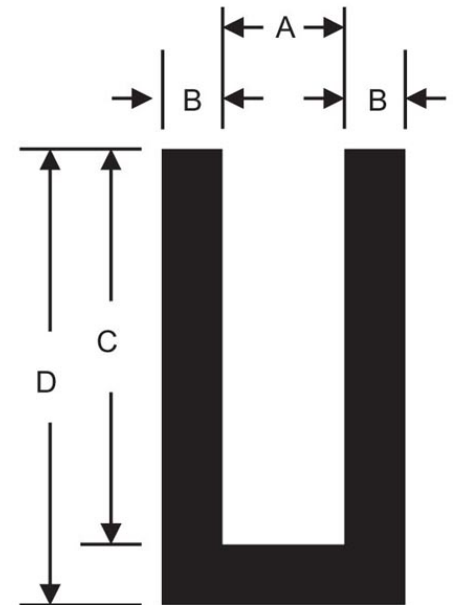

XU-0375-01 Square U Channel

Item # XU-0375-01 Square U Channel

Specifications

Leg Width B (in)	3/32
Slot Depth C (in)	1/2
Slot Diameter A (in)	3/8
Total Height (C) (in)	19/32
Total Height D (Imperial)	19/32