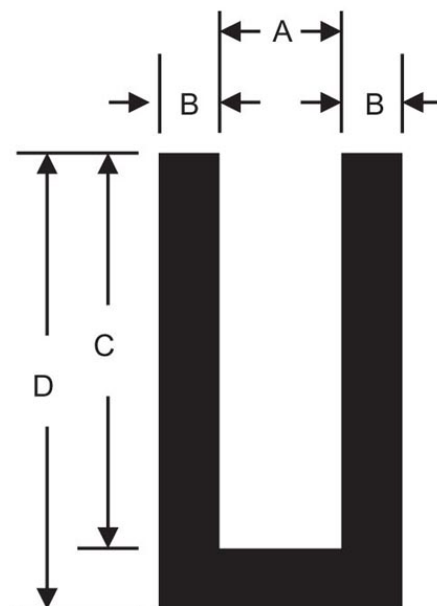

XU-0500-01 Square U Channel

Item # XU-0500-01 Square U Channel

Specifications

Leg Width B (in)	1/8
Slot Depth C (in)	5/8
Slot Diameter A (in)	1/2
Total Height (C) (in)	3/4
Total Height D (Imperial)	3/4

[Request for Quote](#)