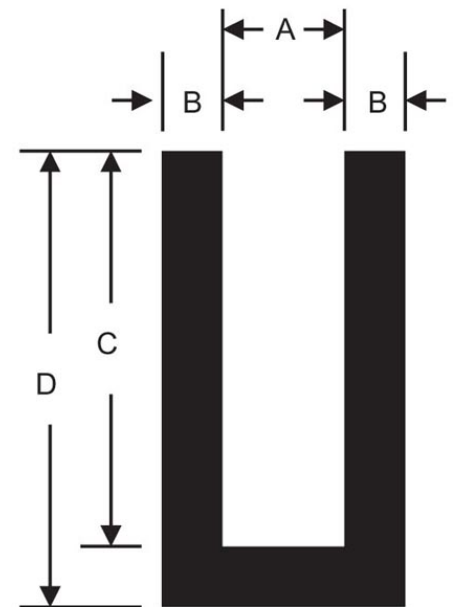

XU-0750-01 Square U Channel

Item # XU-0750-01 Square U Channel

Specifications

Leg Width B (in)	1/8
Slot Depth C (in)	1 1/8
Slot Diameter A (in)	3/4
Total Height (C) (in)	1 1/4
Total Height D (Imperial)	1 1/4