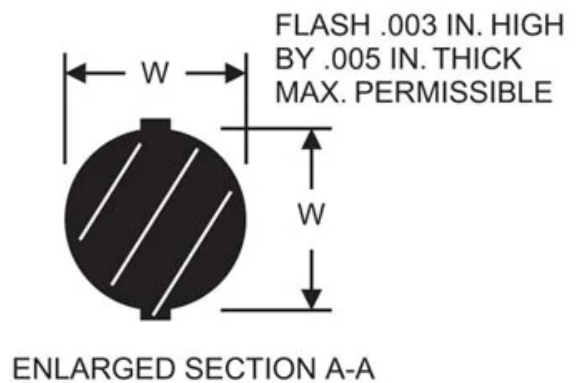

# AS568-042

in O-Ring

## Specifications

DUROMETER	
ITEM NAME	
NOMINAL I.D. (IN-)	3 1/4

TUBE SIZE O.D. (IN)	
ACTUAL SIZE I.D. (IN)	3.239
ACTUAL SIZE W (IN)	0.07
PRODUCT TYPE	O-Ring
MANUFACTURER	RPM Mechanical, Inc.
VOLUME (IN3)	0.04
VOLUME (CM3)	0.655