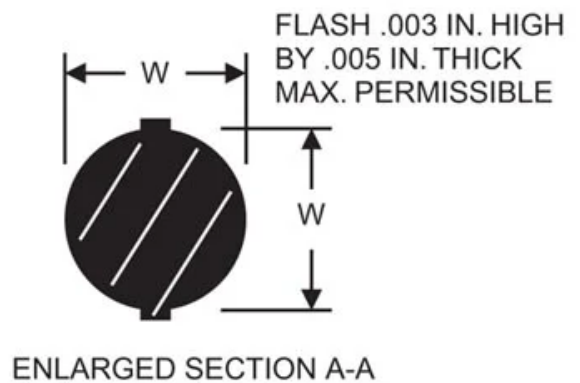

AS568-455

in O-Ring

Specifications

DUROMETER	
ITEM NAME	
NOMINAL I.D. (IN-)	13

TUBE SIZE O.D. (IN)	
ACTUAL SIZE I.D. (IN)	12.975
ACTUAL SIZE W (IN)	0.275
PRODUCT TYPE	O-Ring
MANUFACTURER	RPM Mechanical, Inc.
VOLUME (IN3)	2.4724
VOLUME (CM3)	40.515